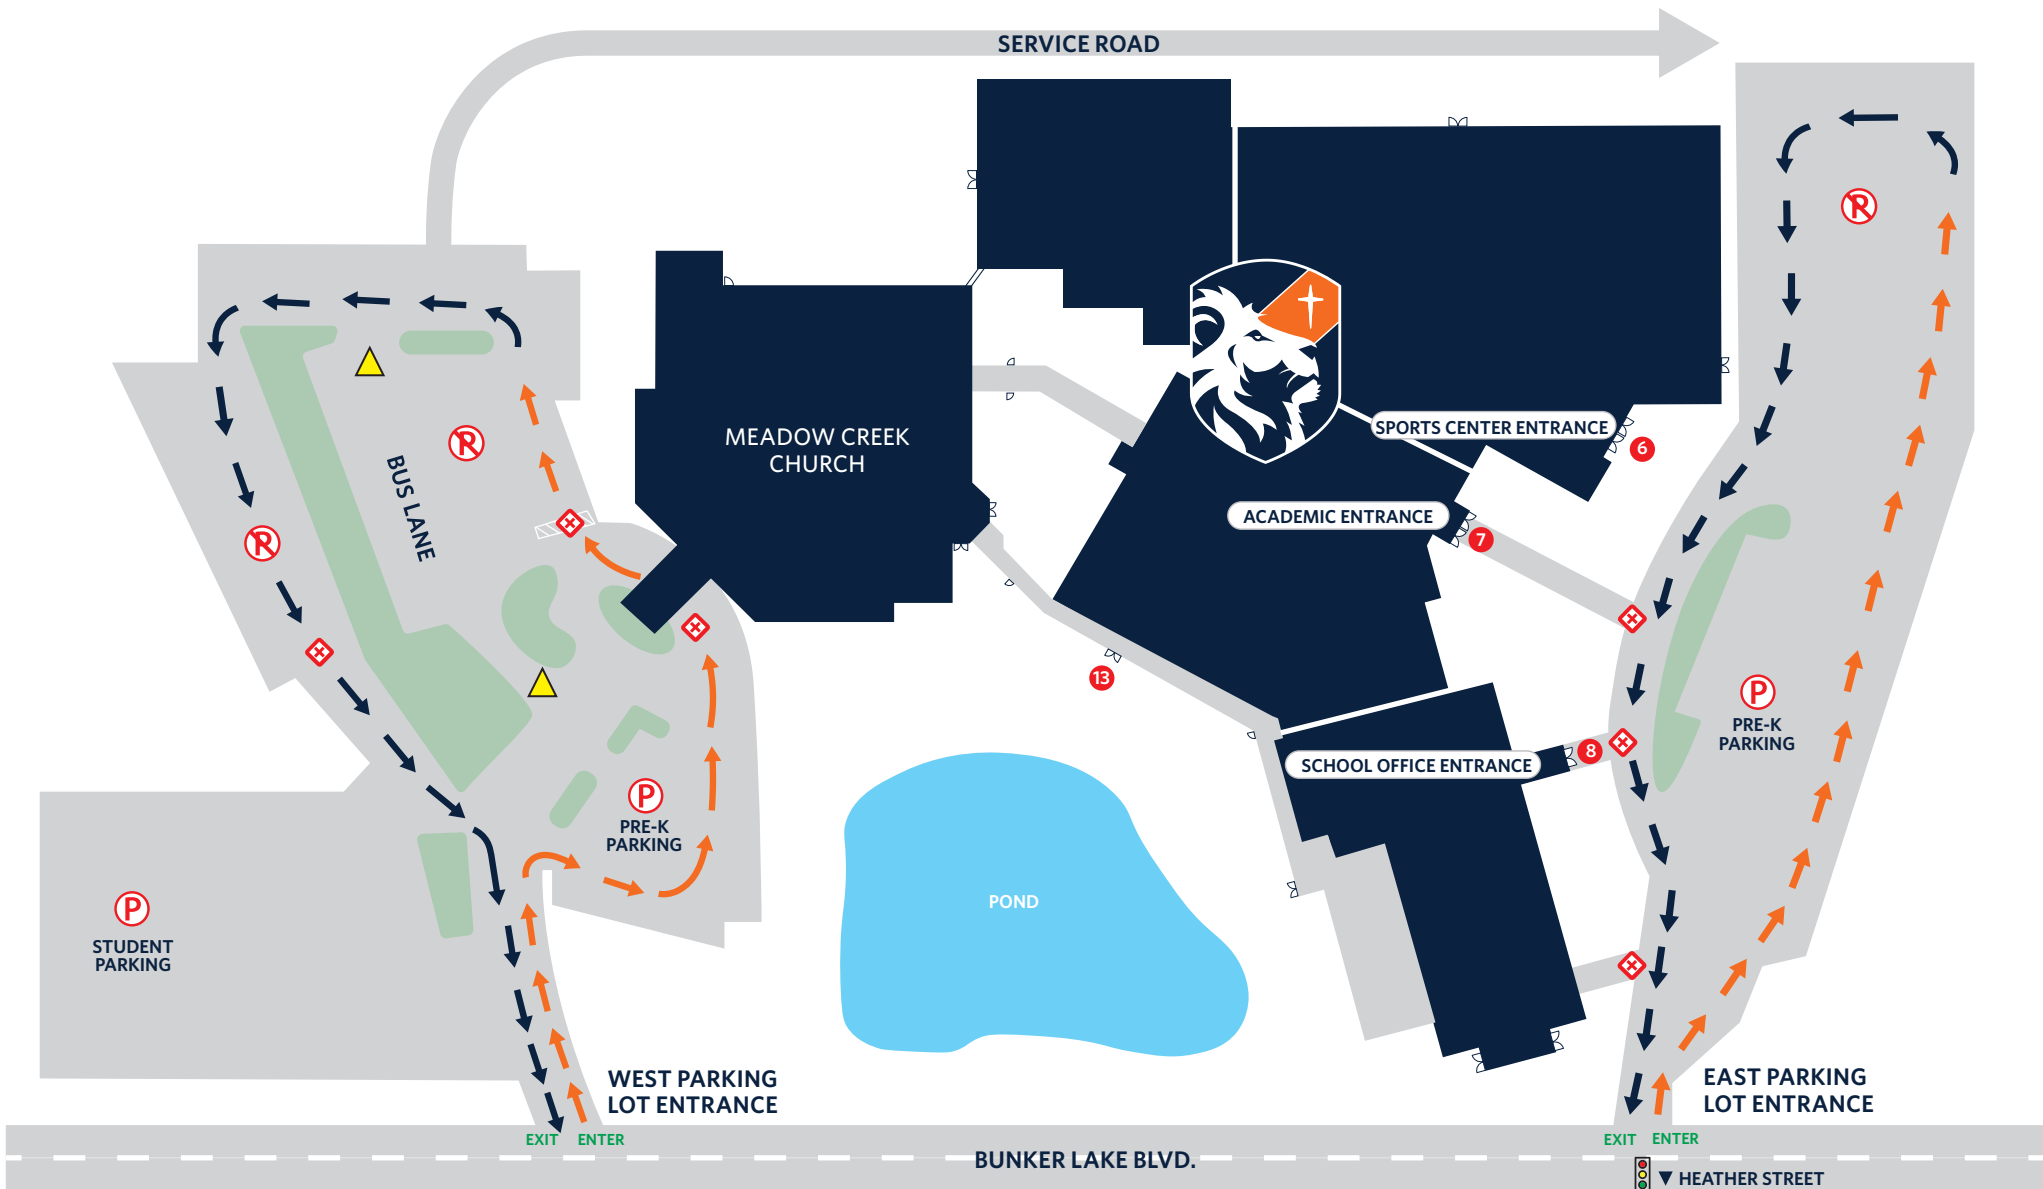

CAMPUS MAP | MORNING DROP OFF

LEGACY CHRISTIAN ACADEMY | 3037 BUNKER LAKE BLVD. NW | ANDOVER, MN 55304 | 763.427.4595

- » All families with at least one 5th-12th grade student may drop off all children on the church side to enter at Door 13.
- » Families with students in grades K-4 may enter the main school parking lot at Bunker Lake Blvd NW and Heather Street.
- » PreK parents may park on either side of the building based on their students' classroom location.
- » Students are only allowed to park in the designated student parking lot.

NO PARKING
CROSSING GUARD
DO NOT ENTER

CAMPUS MAP | AFTERNOON PICK UP

LEGACY CHRISTIAN ACADEMY | 3037 BUNKER LAKE BLVD. NW | ANDOVER, MN 55304 | 763.427.4595

- » Families with last names starting with A-K will pick up and exit from the east parking lot.
- » Families with last names starting with L-Z will pick up and exit from the Meadow Creek Church lot.

 NO PARKING
 CROSSING GUARD
 DO NOT ENTER